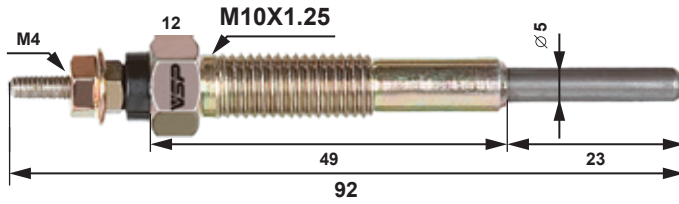

mitsubishi

PM-71

FUSO
6DS5.6DS7

REF.NO

P.V.

B.V.

ME020911

20.5V