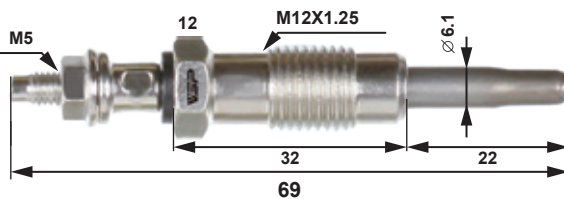

ISUZU

PI-56

ISUZU

REF.NO	P.V.	B.V.
5-81410023-0	10.5V	

PI-57

ISUZU
4EC1T

REF.NO	P.V.	B.V.
8-97043744-0	11V	

PI-58

ISUZU
C223

REF.NO	P.V.	B.V.
8-94319700-1	11V	

PI-59

ISUZU
4JG2

REF.NO	P.V.	B.V.
8-94387612-1#1169	11V	

PI-170

ISUZU

REF.NO	P.V.	B.V.
8-94140115-2	11V	

PI-171

ISUZU

REF.NO	P.V.	B.V.
0250 201 026	11.5V	

PI-172

ISUZU
4JX1

REF.NO	P.V.	B.V.
8-97143674-1	11V	

CP-50

ISUZU
4EE1-T

REF.NO	P.V.	B.V.
Y-702-18601	11V	

CP-51

ISUZU

REF.NO	P.V.	B.V.
8-97210818-2	11V