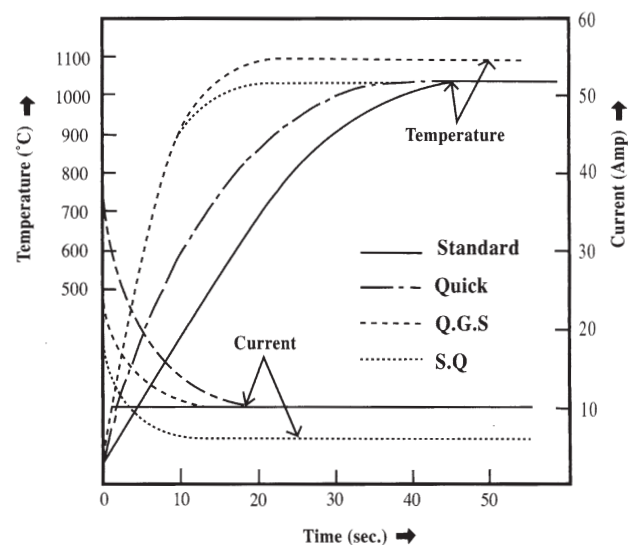

S.Q Type

Max. 10 sec to 800°C

While a heating coil and a self-regulating coil be mixed in agreement, it will result in an excellent response to the system simple and quick start.