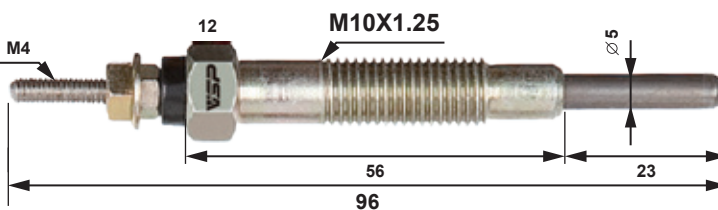

PM-66

FUSO
6D10.6D11

REF.NO

P.V.

B.V.

ME037002

21V