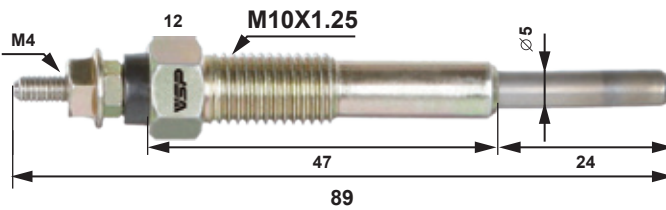

REF.NO	P.V.	B.V.
8-97043744-0	11V	

PI-58

ISUZU
C223

REF.NO	P.V.	B.V.
8-94319700-1	11V	

PI-59

ISUZU
4JG2