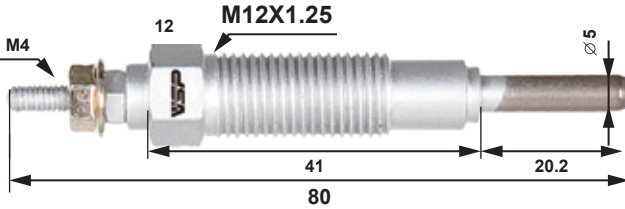

PM-74

FUSO
CANTER.4DR6

REF.NO

P.V.

B.V.

ME007547

20.5V