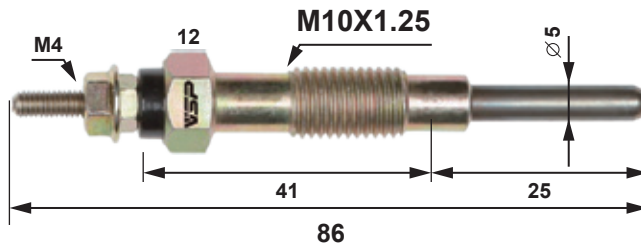

HINO

PH-20

HINO
DS.DK.EB

REF.NO	P.V.	B.V.
19110-1050	22.5V