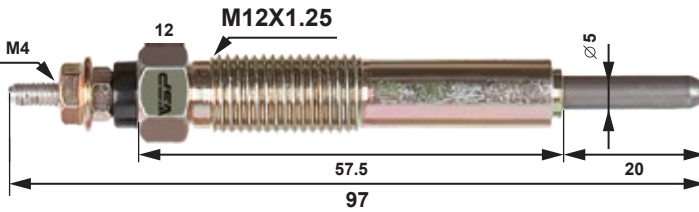

PM-73

FUSO
CANTER.4D30A

REF.NO

P.V.

B.V.

ME017010/13

20.5V