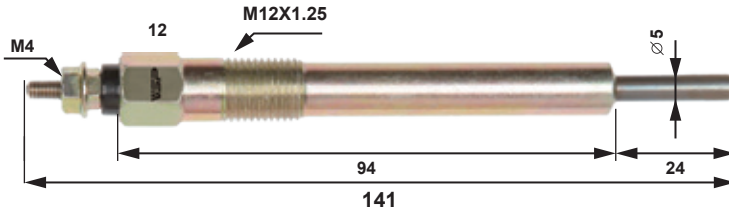

PI-50

ISUZU
ELF250.350.450

REF.NO

P.V.

B.V.

8-94135377-1

23V