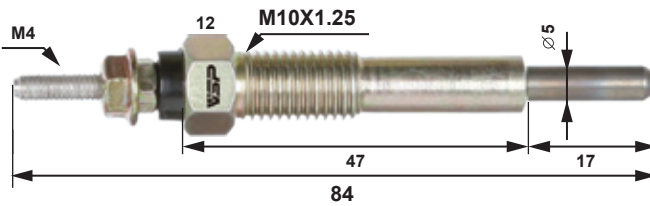

REF.NO	P.V.	B.V.
8-94387612-1#1169	11V	

PI-170

ISUZU