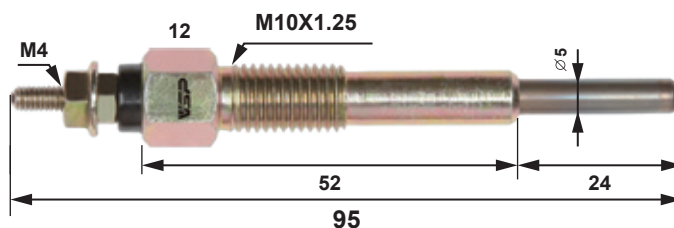

PI-47

ISUZU
C240

REF.NO

P.V.

B.V.

5-81410055-2

9.5V