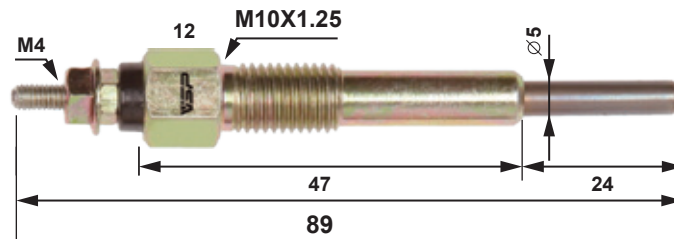

PI-43

ISUZU
C330.4881

REF.NO

P.V.

B.V.

19110-1040A

20.5V