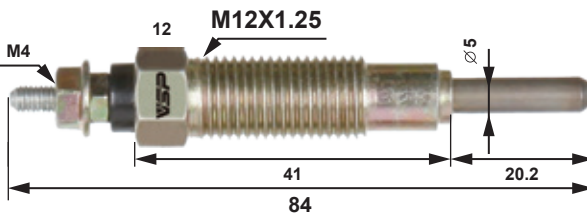

PM-63

FUSO
CANTER.4DR5

REF.NO

P.V.

B.V.

ME007546

10.5V