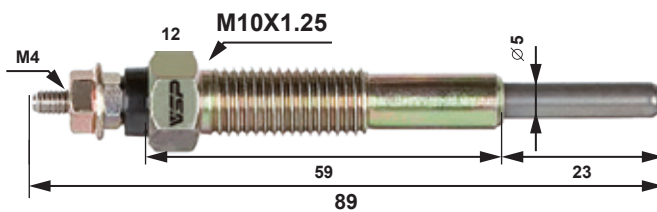

PM-60

FUSO
6DS.6DB

REF.NO

P.V.

B.V.

ME021302

22.5V