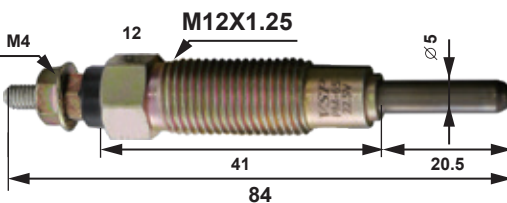

PM-65

FUSO
CANTER.4DR51

REF.NO

P.V.

B.V.

MM401625

22.5V

ME007545