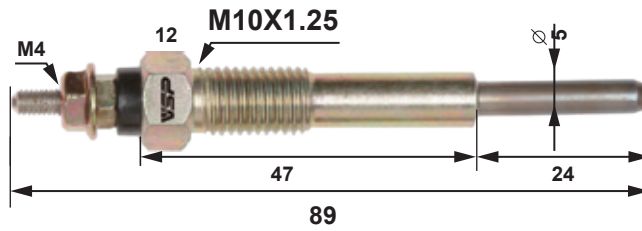

PI-42

ISUZU
ELF.C240

REF.NO

P.V.

B.V.

9-82511978-0

10.5V