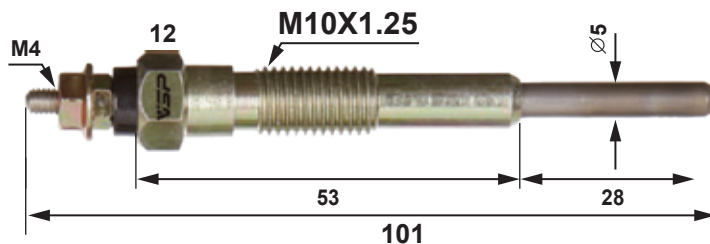

PD-192

DAIHATSU
CL70

REF.NO	P.V.	B.V.
19850-87703	11V