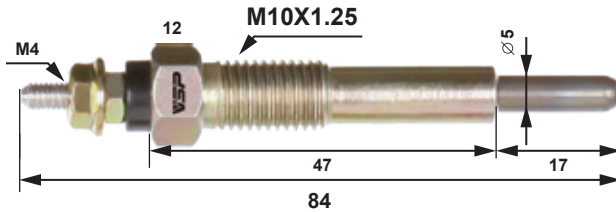

ISUZU

PI-56

ISUZU

REF.NO	P.V.	B.V.
5-81410023-0	10.5V	

PI-57

ISUZU
4EC1T

REF.NO	P.V.	B.V.
8-97043744-0	11V	

PI-58

ISUZU
C223

REF.NO	P.V.	B.V.
8-94319700-1	11V	

PI-59

ISUZU
4JG2

REF.NO	P.V.	B.V.
8-94387612-1#1169	11V	

PI-170

ISUZU

REF.NO	P.V.	B.V.
8-94140115-2	11V	

PI-171

ISUZU

REF.NO	P.V.	B.V.
0250 201 026	11.5V	

PI-172

ISUZU
4JX1

REF.NO	P.V.	B.V.
8-97143674-1	11V	

CP-50

ISUZU
4EE1-T

REF.NO	P.V.	B.V.
Y-702-18601	11V	

CP-51

ISUZU

REF.NO	P.V.	B.V.
8-97210818-2	11V