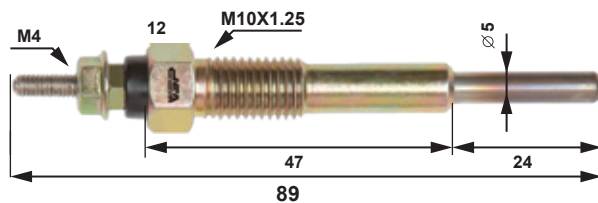

PI-55

ISUZU
4BC1

REF.NO

P.V.

B.V.

8-94439218-0

5V