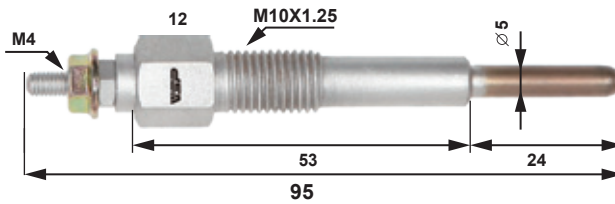

PI-53

ISUZU
ELF250.4BA1

REF.NO

P.V.

B.V.

5-81410044-0

20.5V