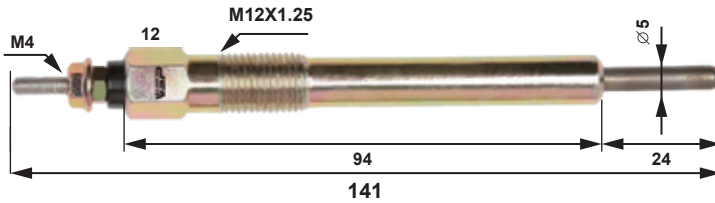

PI-49

ISUZU
ELF150.250

REF.NO

P.V.

B.V.

8-94175158-0

11V