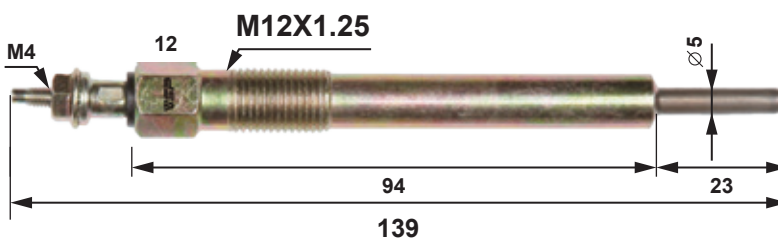

PH-23

HINO
WO4D

REF.NO	P.V.	B.V.
19110-1081A/30A	14V