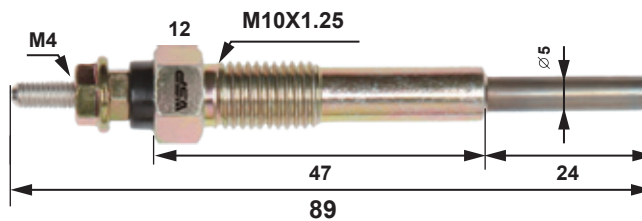

PI-46

ISUZU
4FB1

REF.NO

P.V.

B.V.

8-94221719-3

5V