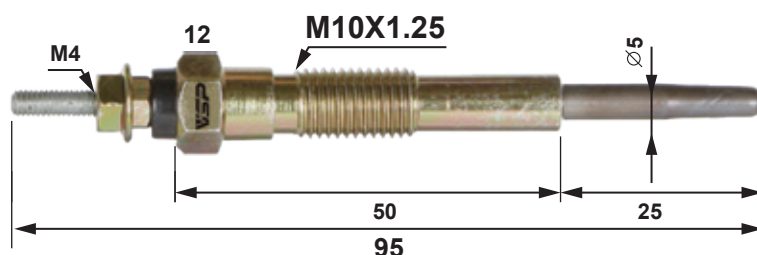

PD-99

DAIHATSU
DV26L DG

REF.NO	P.V.	B.V.
19850-87303	8V