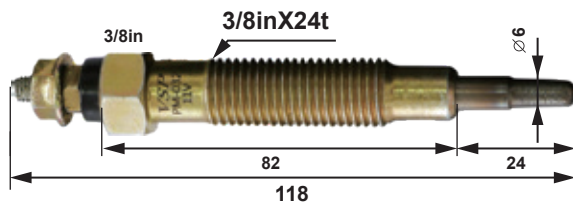

MITSUBISHI

PM-32

FUSO
6DS.6DB

REF.NO

P.V.

B.V.

11V