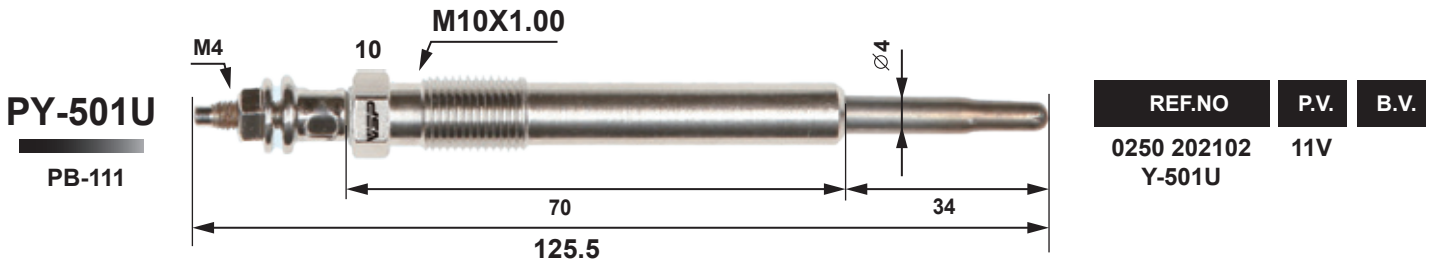

VSP Glow plug (multi-items pictures)