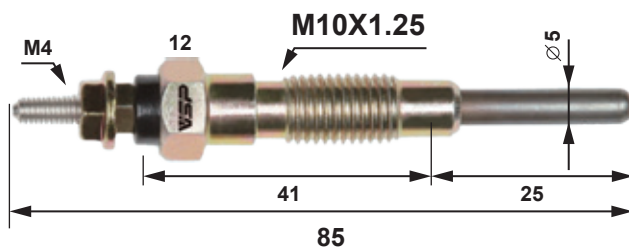

PH-21

HINO
EC.EH.EB

REF.NO	P.V.	B.V.
19110-1040A	19V