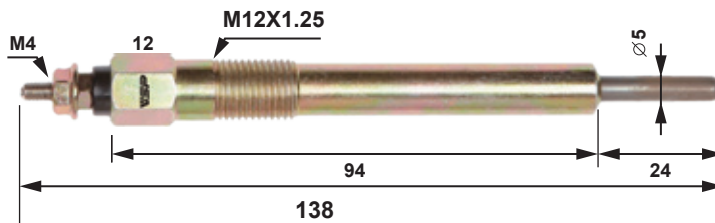

PI-44

ISUZU
FORWARD.S8R

REF.NO

P.V.

B.V.

9-82513928-2

20.5V