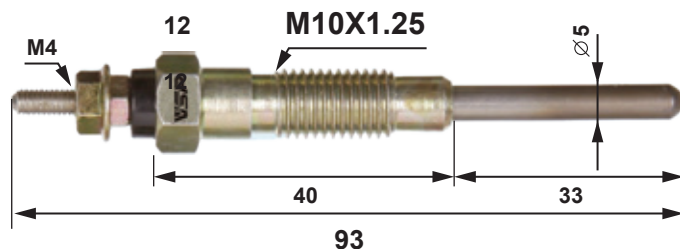

DAIHATSU

PD-95

DAIHATSU
D300

REF.NO	P.V.	B.V.
067100-1100	8V