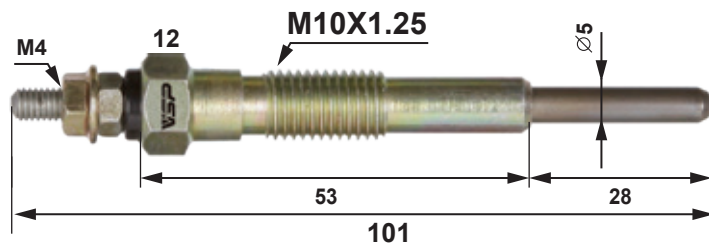

PD-190

DAIHATSU
CL DL

REF.NO	P.V.	B.V.
19850-87701	7V