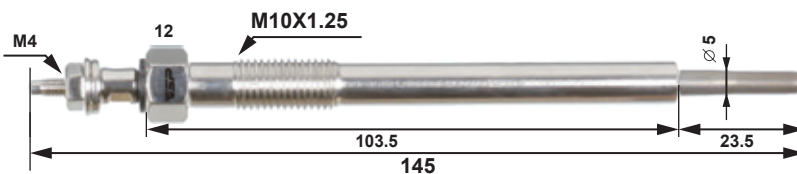

REF.NO	P.V.	B.V.
0250 201 026	11.5V	

PI-172

ISUZU
4JX1

REF.NO	P.V.	B.V.
8-97143674-1	11V	

CP-50

ISUZU
4EE1-T