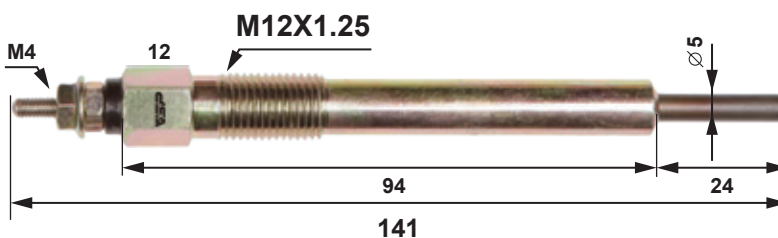

PH-25

HINO
EM-100

REF.NO	P.V.	B.V.
19110-1160	10.5V