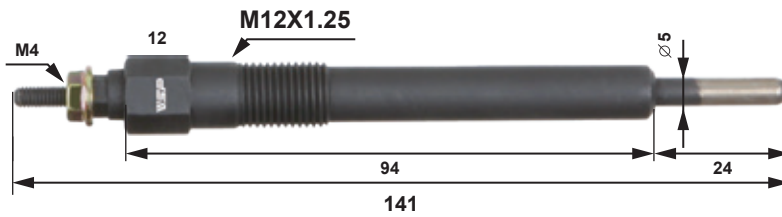

ISUZU

PI-56

ISUZU

REF.NO	P.V.	B.V.
5-81410023-0	10.5V	

PI-57

ISUZU
4EC1T