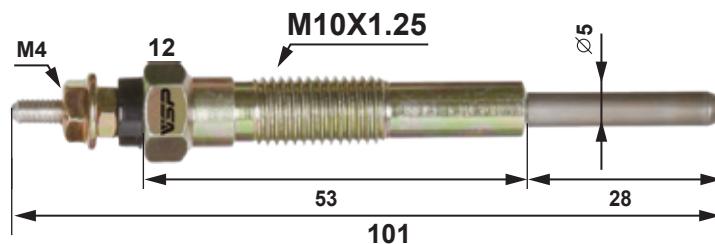

PD-191

DAIHATSU
CL50.51

REF.NO	P.V.	B.V.
19850-87702	11V