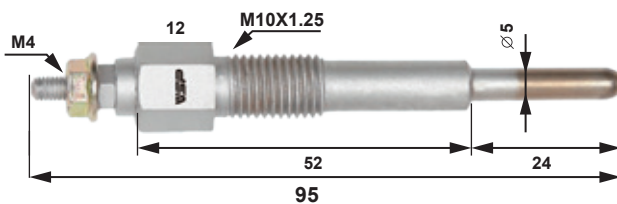

PI-54

ISUZU
ELF250.4BC1

REF.NO

P.V.

B.V.

5-81410045-0

20.5V