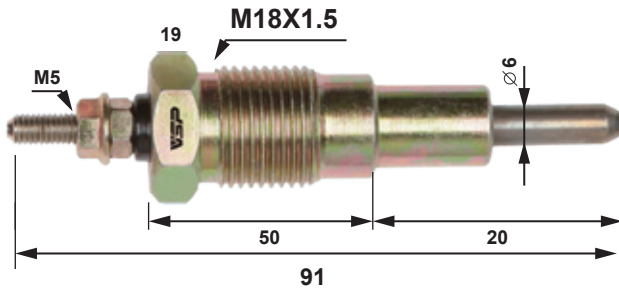

ISUZU

PI-40

ISUZU
DTX.TD

REF.NO

P.V.

B.V.

9-8251194-0

22.5V