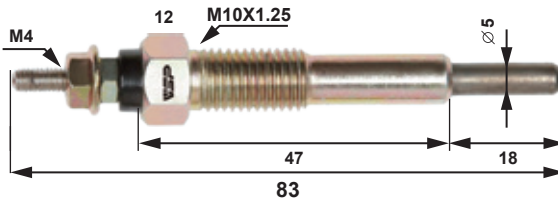

PI-51

ISUZU
GEMINI

REF.NO

P.V.

B.V.

8-94402303-1

5V