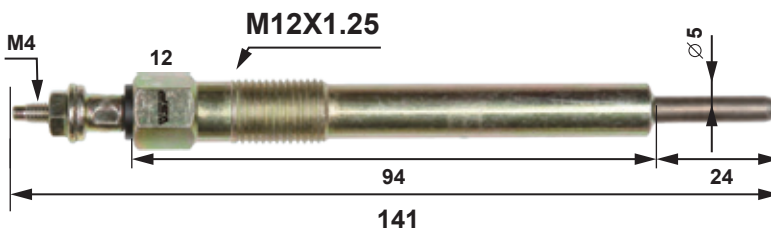

PH-22

HINO
H07C.H06C

REF.NO	P.V.	B.V.
	23V