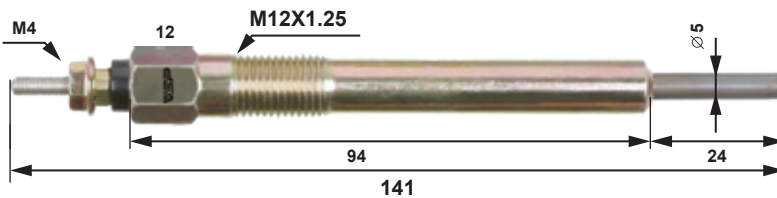

REF.NO	P.V.	B.V.
8-94140115-2	11V	

PI-171

ISUZU