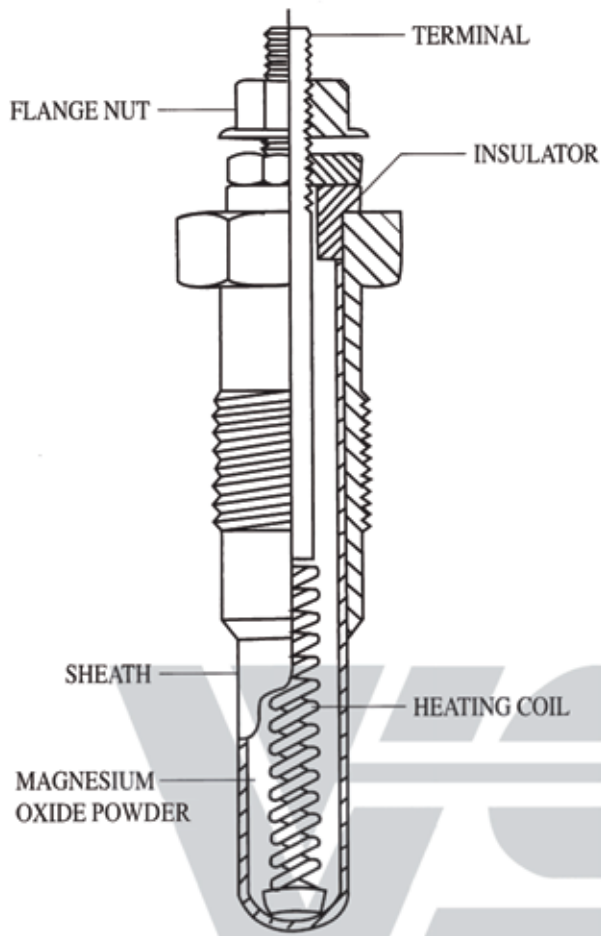

CONSTRUCTION & WIRING DRAWING

SHEATH TYPE