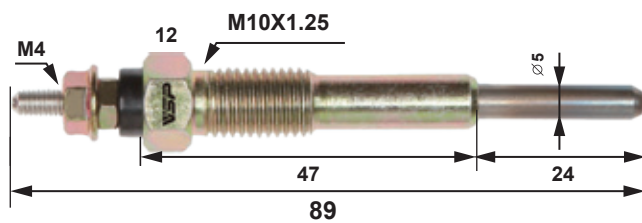

PI-45

ISUZU
C109

REF.NO

P.V.

B.V.

5-81410040-0

9V