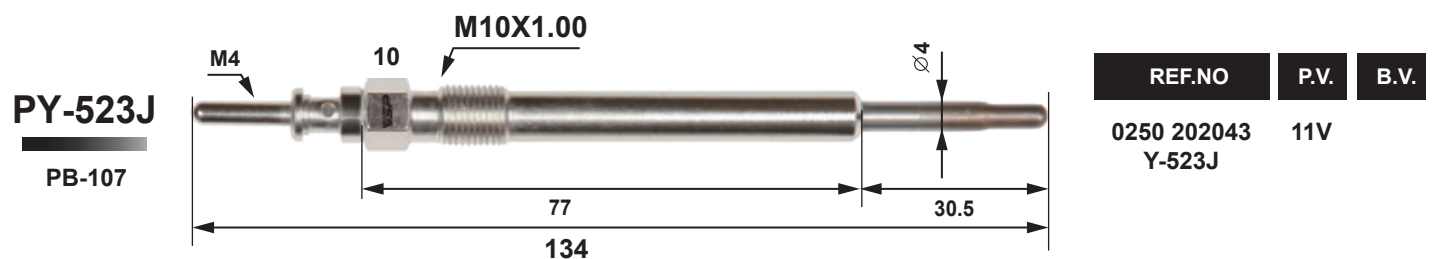

VSP Glow plug (multi-items pictures)