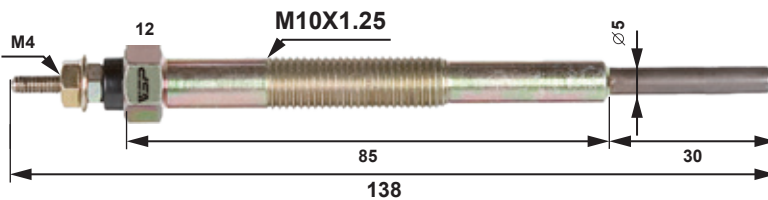

PM-61

FUSO
6DC.8DC

REF.NO

P.V.

B.V.

ME967559

22.5V

ME067459