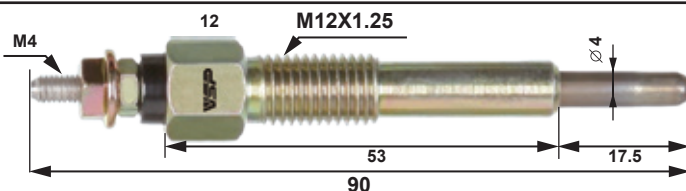

REF.NO	P.V.	B.V.
8-97210818-2	11V