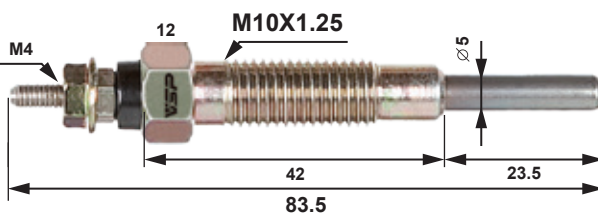

PM-70

FUSO
4DQ50

REF.NO

P.V.

B.V.

30666-51300/01

22.5V