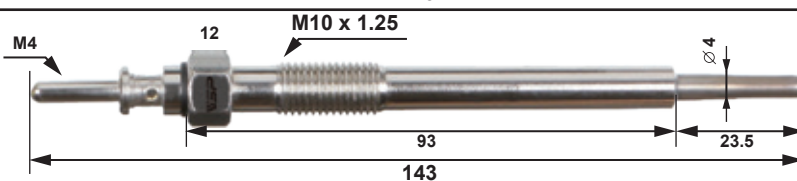

REF.NO	P.V.	B.V.
Y-702-18601	11V	

CP-51

ISUZU