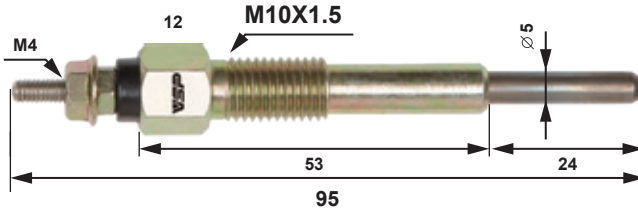

ISUZU

PI-48

ISUZU
4BC1

REF.NO

P.V.

B.V.

5-81410056-2

9.5V