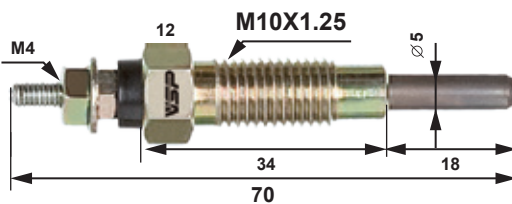

PM-62

FUSO
CANTER.4DQ1

REF.NO

P.V.

B.V.

30666-20309

10.5V