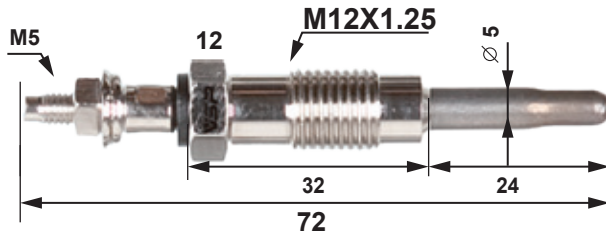

VSP Glow plug (multi-items pictures)

PY-938R

PB-081