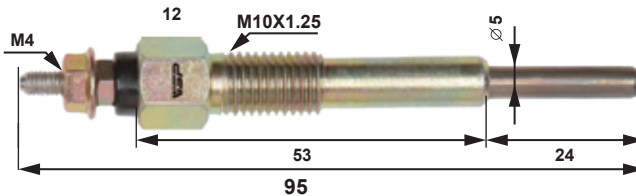

PI-52

ISUZU
ELF250

REF.NO

P.V.

B.V.

8-944172223-0

23V