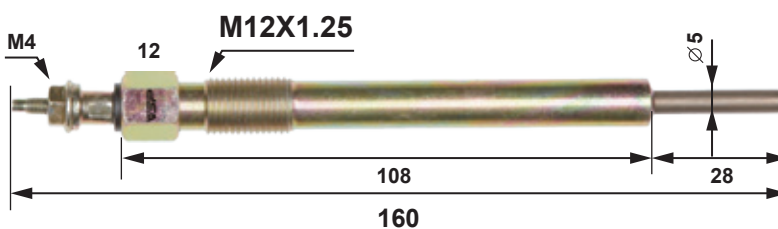

PH-26

HINO
JO5C

REF.NO	P.V.	B.V.
19110-1220	23V